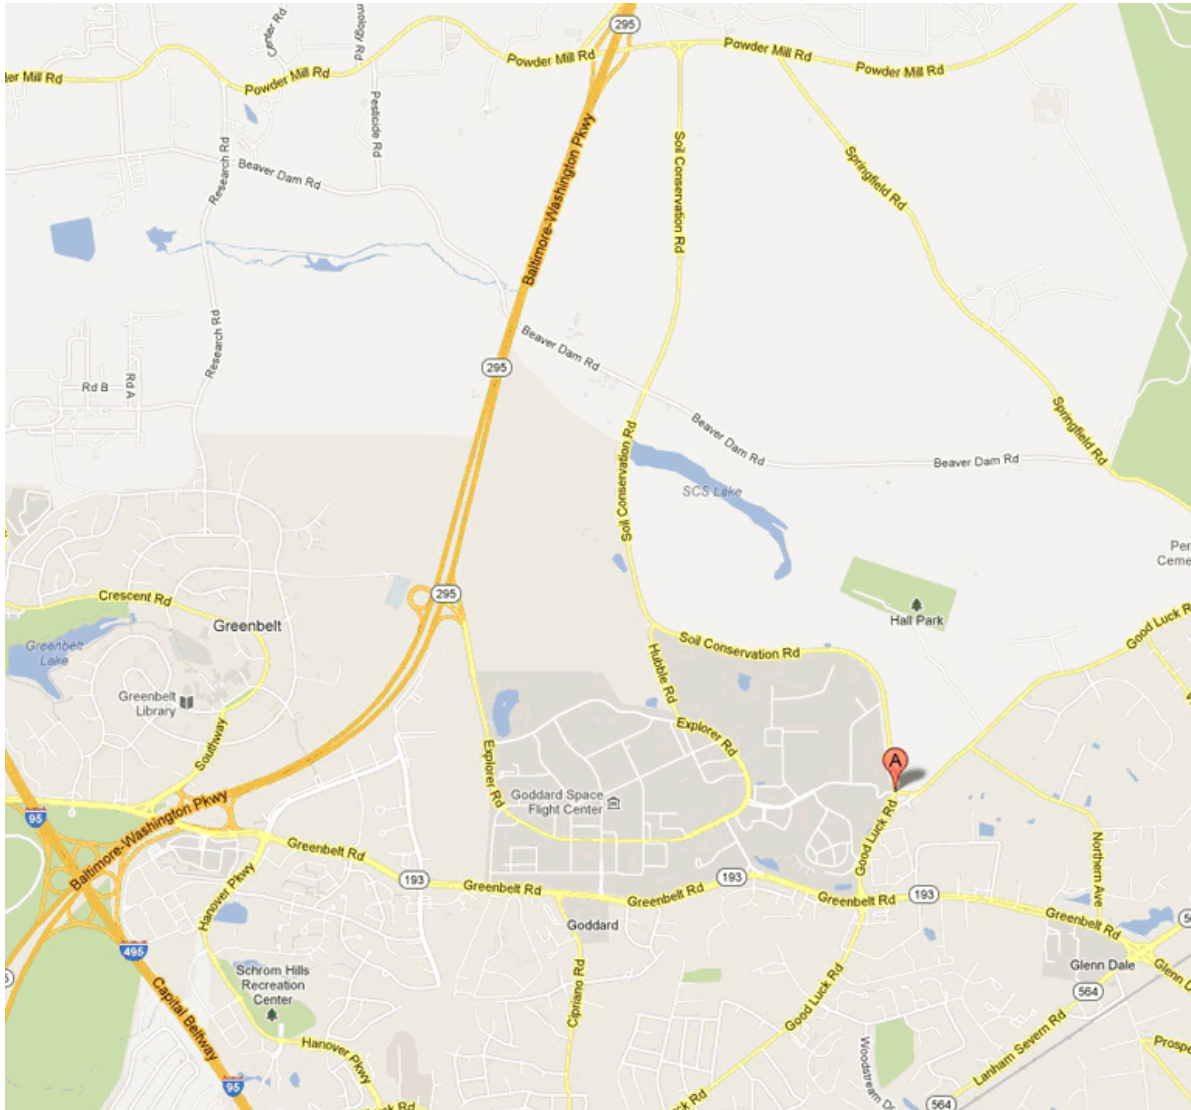

DIRECTIONS TO GODDARD'S BARNEY & BEA RECREATION CENTER

10000 Good Luck Rd. (Address for navigation only; not a mailing address)

From Laurel, MD: Baltimore-Washington Parkway South to Greenbelt Road exit. Left turn at end of ramp, left turn at light onto Greenbelt Road/Route 193 east, following signs to NASA/Glen Dale. Continue more than 2 miles, passing light at Goddard Main Gate on left and K-Mart on right. Turn left at second light, onto Good Luck Road, then left at first light into the Barney & Bea Rec Center parking lot (at "A" on map).

From Bowie, MD: West on Route 193, Greenbelt Road to Good Luck Road. Turn right on Good Luck Road, then left at first light into the Barney & Bea Rec Center parking lot (at "A" on map).

From Bethesda, Silver Spring, and other points west and north: Beltway I495 to Exit 22A, Baltimore-Washington Parkway toward Baltimore. Take first exit (in about 1/2 mile), Greenbelt Road/Route 193. Stay in left lanes of exit ramp, then turn left at light at end of ramp onto Greenbelt Road east. Continue more than 2 miles, passing light at Goddard Main Gate on left and K-Mart on right. Turn left at second light, onto Good

Luck Road, then left at first light into the Barney & Bea Rec Center parking lot (at "A" on map).

From Lanham, New Carrollton, and other points south: Beltway I95/I495 to Exit 22A, Baltimore-Washington Parkway toward Baltimore and Greenbelt Road. Bear right at fork on the ramp, onto Greenbelt Road. Continue more than 2 miles, passing light at Goddard Main Gate on left and K-Mart on right. Turn left at second light, onto Good Luck Road, then left at first light into the Barney & Bea Rec Center parking lot (at "A" on map).